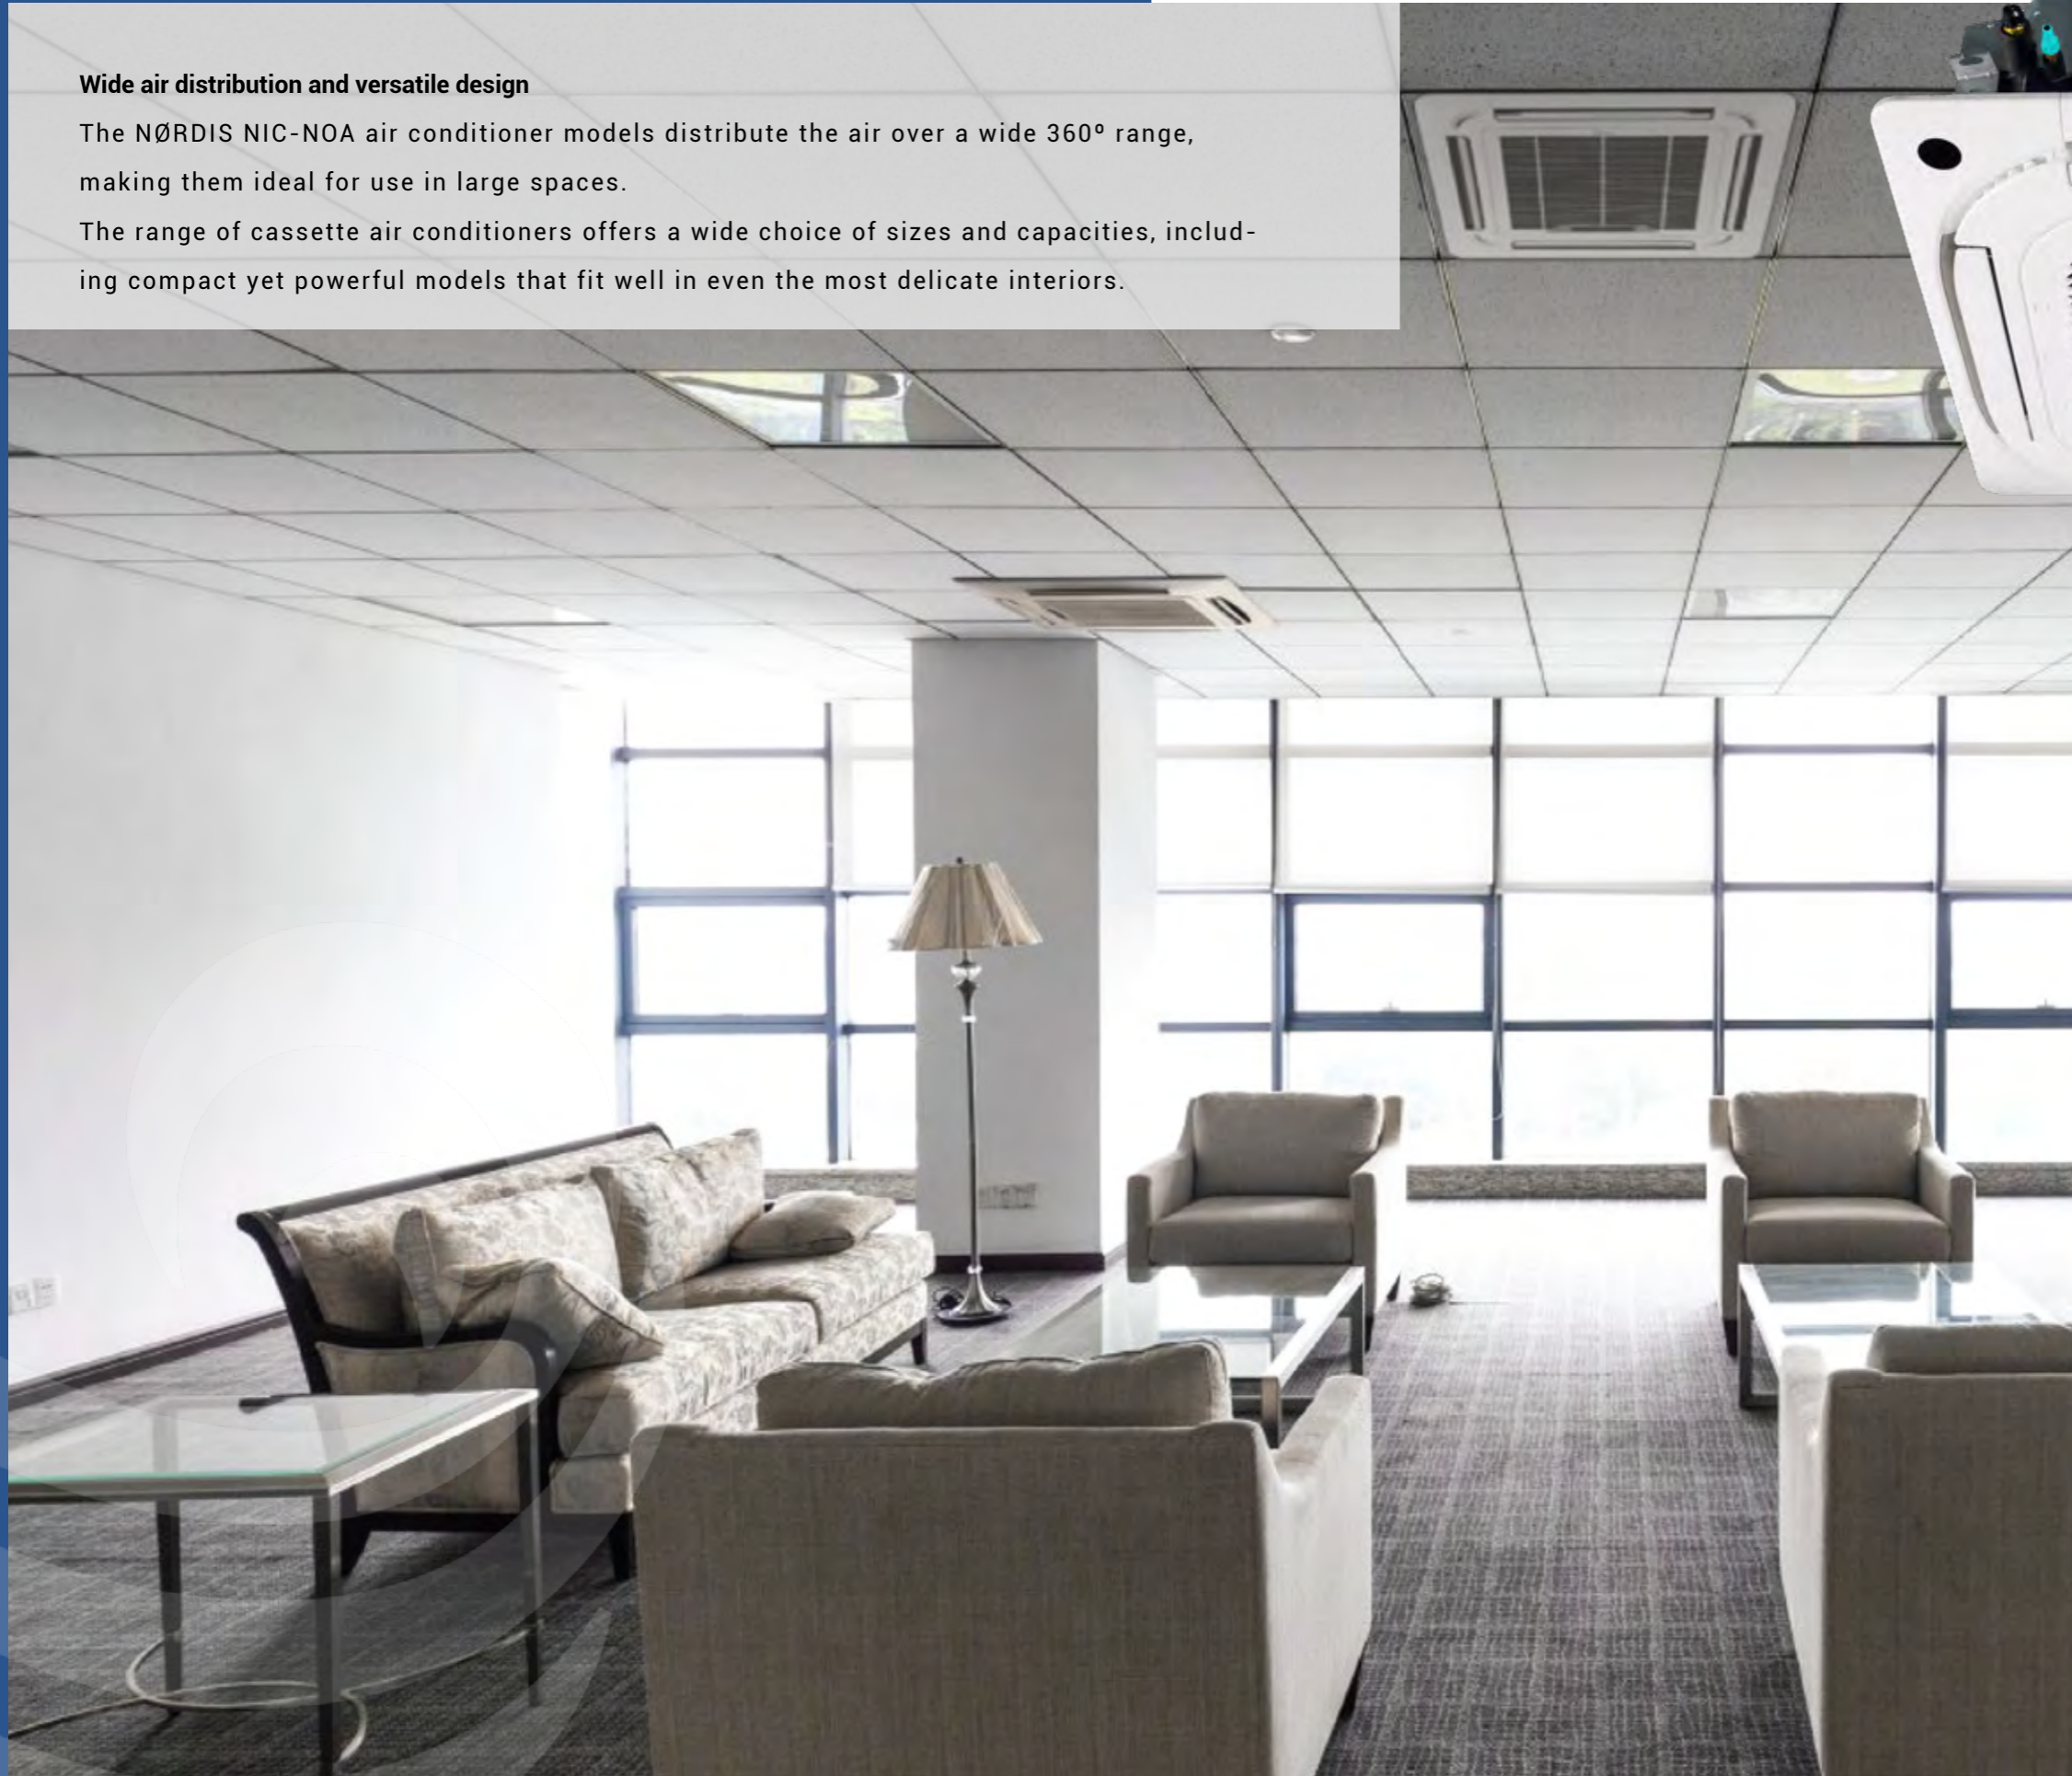

NØRDIS four-way cassette air conditioners

Wide air distribution and versatile design

The NØRDIS NIC-NOA air conditioner models distribute the air over a wide 360° range, making them ideal for use in large spaces.

The range of cassette air conditioners offers a wide choice of sizes and capacities, including compact yet powerful models that fit well in even the most delicate interiors.

BIONIC PRINCIPLE optimum aerodynamic performance is achieved, resulting in a significant reduction in noise levels.

The unique design of the airflow louvre with DC fan allows the cool air to spread in **360° DIRECTIONS**.

Thanks to **INSIGHT SENSORIC** intensive cooling will only start when the room is occupied, otherwise the air conditioner will run at low speed.

When you switch the unit back on, the airflow louvres will return to their **PREVIOUS POSITION**. The cooling settings are the same every time.